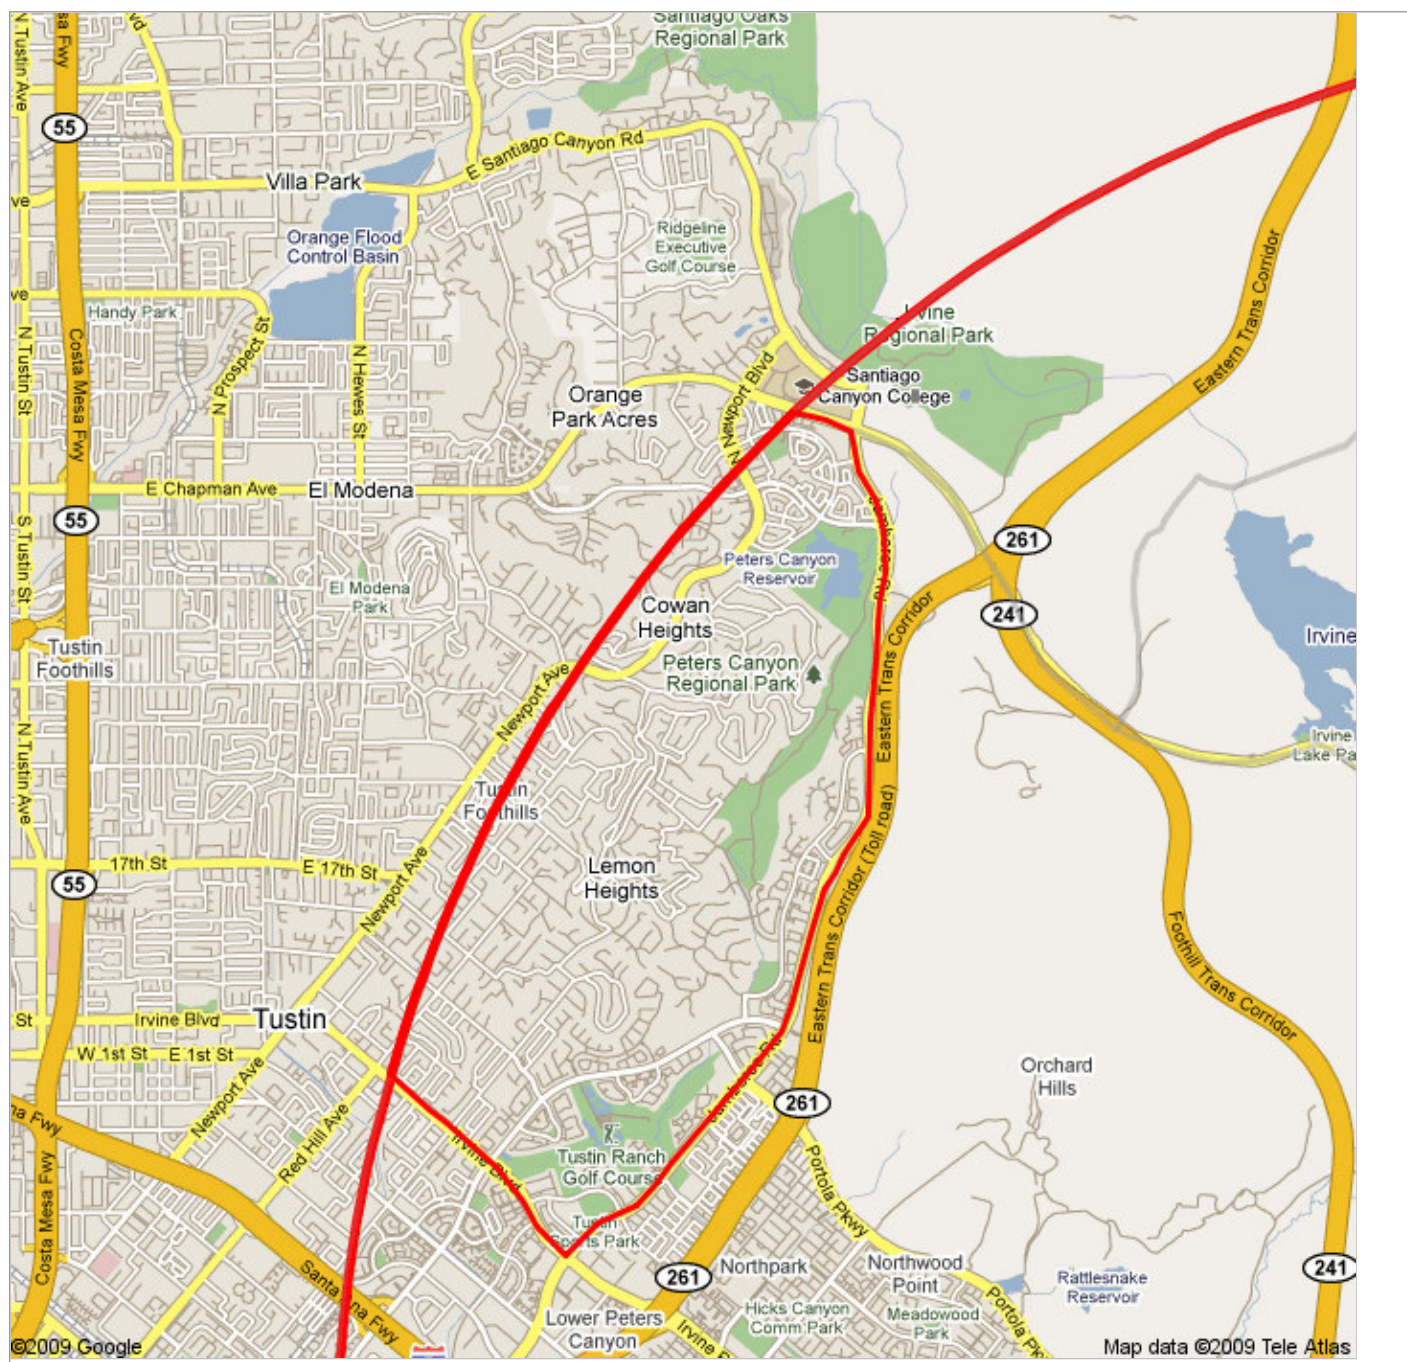

Get Google Maps on your phone

Text the word "GMAPS" to 466453

OC Inland CBC Circle (CAON)

Area 14/15

Peters Canyon, Tustin Ranch Golf Course & Lemon Heights